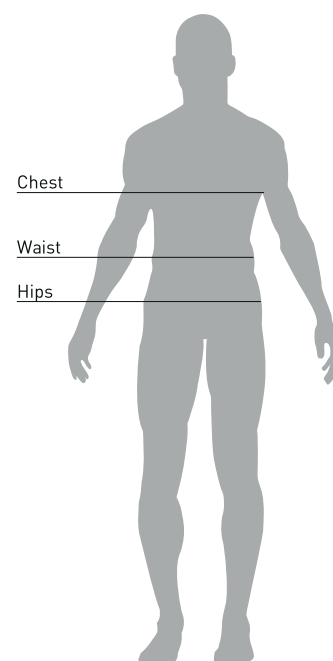

SIZE GUIDE

MIZUNO MAN		CHEST	WAIST	HIPS		
XXS		81-85	67-71	81-85		
XS		86-90	72-76	86-90		
S		91-95	77-81	91-95		
M		96-100	82-86	96-100		
L		101-106	87-92	101-106		
XL		107-112	93-98	107-112		
XXL		113-118	99-104	113-118		
3XL		119-124	105-110	119-124		
4XL		125-130	111-116	125-130		
MIZUNO WOMEN		CHEST	WAIST	HIPS		
XS		80-84	61-65	86-90		
S		85-89	66-70	91-95		
M		90-94	71-75	96-100		
L		95-100	76-81	101-106		
XL		101-106	82-87	107-112		
XXL		107-112	88-93	113-118		
3XL		113-118	94-99	119-124		
MIZUNO JUNIOR		CHEST	WAIST	HIPS		
116		58-61	55-56	62-64		
128		62-64	57-58	65-69		
140		65-71	59-64	70-77		
152		72-79	65-68	78-83		
164		80-86	69-72	84-89		
SOCKS	XS	S	M	L	XL	XXL
EU	32-34	35-37	38-40	41-43	44-46	47-49
UK	1-2.5	3-4.5	5-6.5	7-8.5	9-11	12-14
FOOTBALL SOCKS	XS	S	M	L	XL	XXL
EU		30-34	35-39	40-46	47-50	
UK		11.5-2	3-6	7-11	12-14.5	

Bitte beachten Sie, dass die Passform von Online- und sublimierten Produkten leicht abweicht. Dies hängt von der Passform in Bezug auf die verschiedenen Sportarten ab.

Die in der Tabelle angegebenen Maße sind in Zentimetern ausgedrückt und geben einen Bereich von Durchschnittsmaßen zwischen dem Minimum und dem Maximum für die entsprechende Größe an.

DIE PREISLISTE UND DIE ARTIKEL KÖNNEN OHNE VORHERIGE ANKÜNDIGUNG GEÄNDERT WERDEN. DIE ANGEgebenEN PREISE SIND ÖFFENTLICHE PREISE INKLUSIVE MEHRWERTSTEUER.